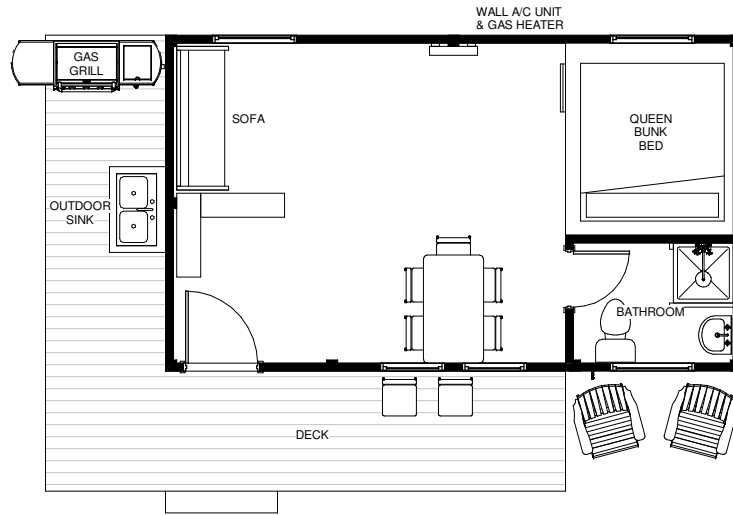

FIRE PIT
AT VIEW

← TO VIEW

CORNHOLE

A FIRST FLOOR PLAN
Scale: 1/8" = 1'-0"