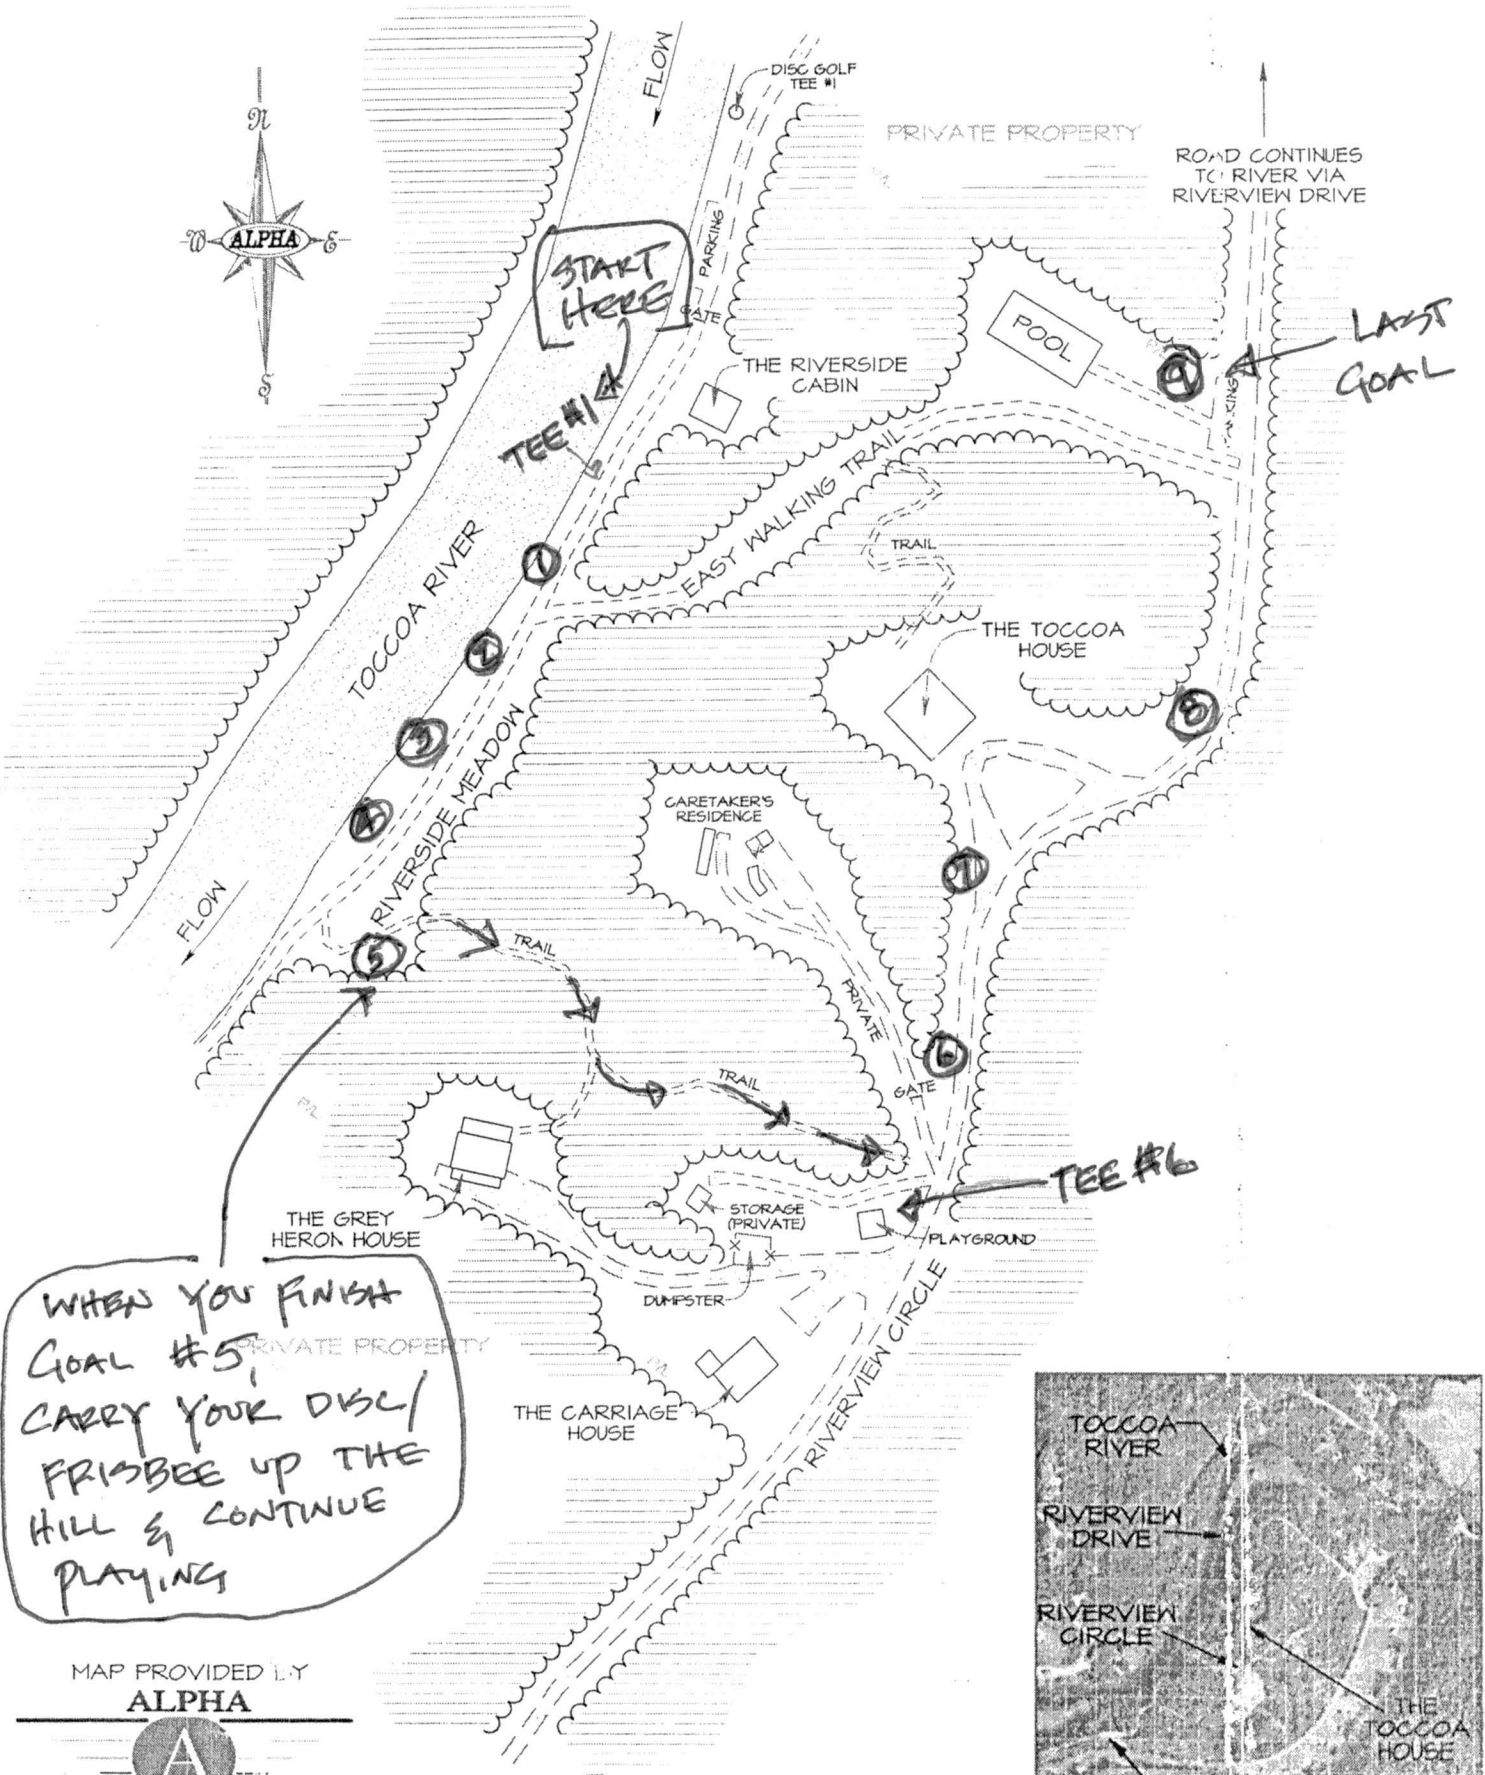

DISC GOLF MAP

TOCCOA HOUSE PROPERTIES

WHEN YOU FINISH GOAL #5, CARRY YOUR DISC/FRISBEE UP THE HILL & CONTINUE PLAYING

MAP PROVIDED BY ALPHA

Surveying Group
706-946-6134
BLUE RIDGE, GA.